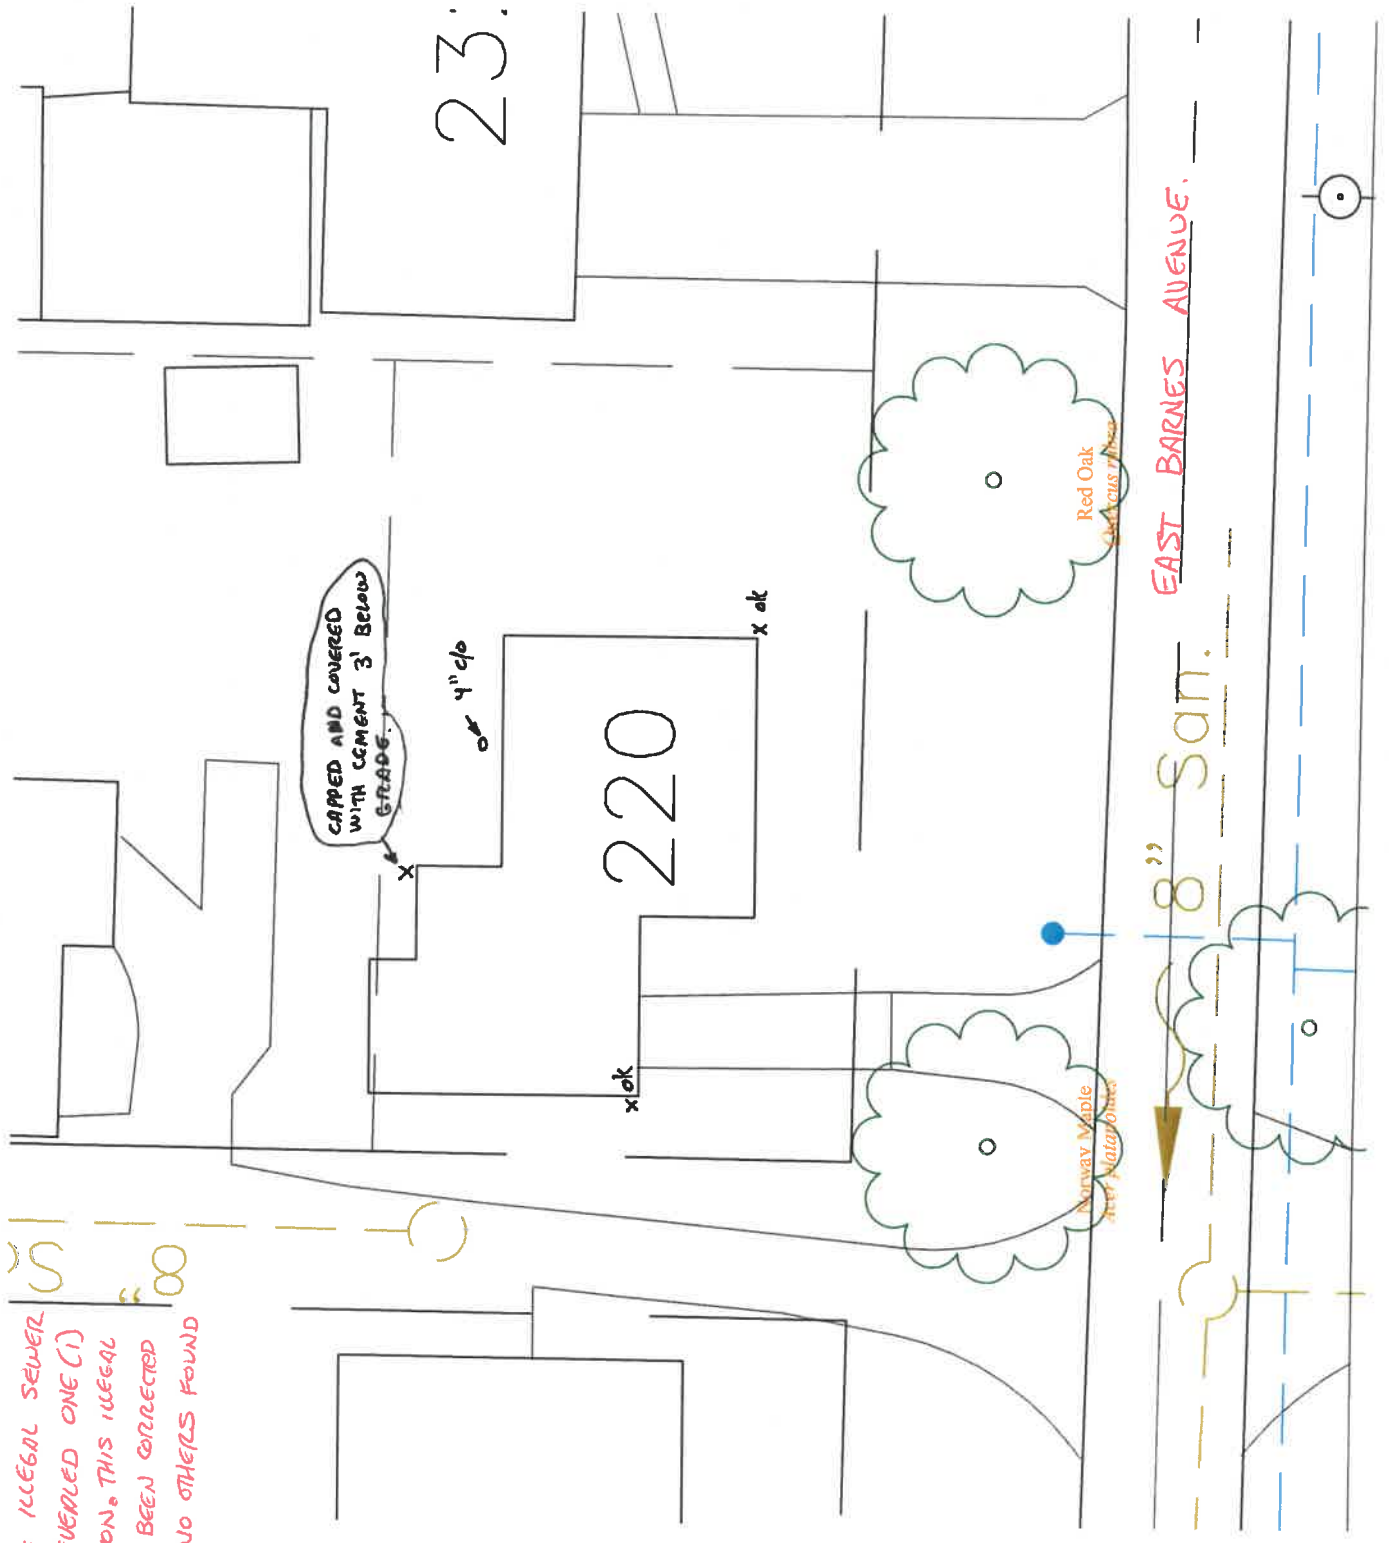

220 EAST BARNES AVENUE

DATE: 4-22-15
 INSPECTED BY: MARY CROSSLAND
 INVESTIGATION OF ILLEGAL SEWER CONNECTIONS REVEALED ONE (1) ILLEGAL CONNECTION. THIS ILLEGAL CONNECTION HAS BEEN CORRECTED AND THERE ARE NO OTHERS FOUND AT THIS TIME.

EAST BARNES AVENUE.

8" San.